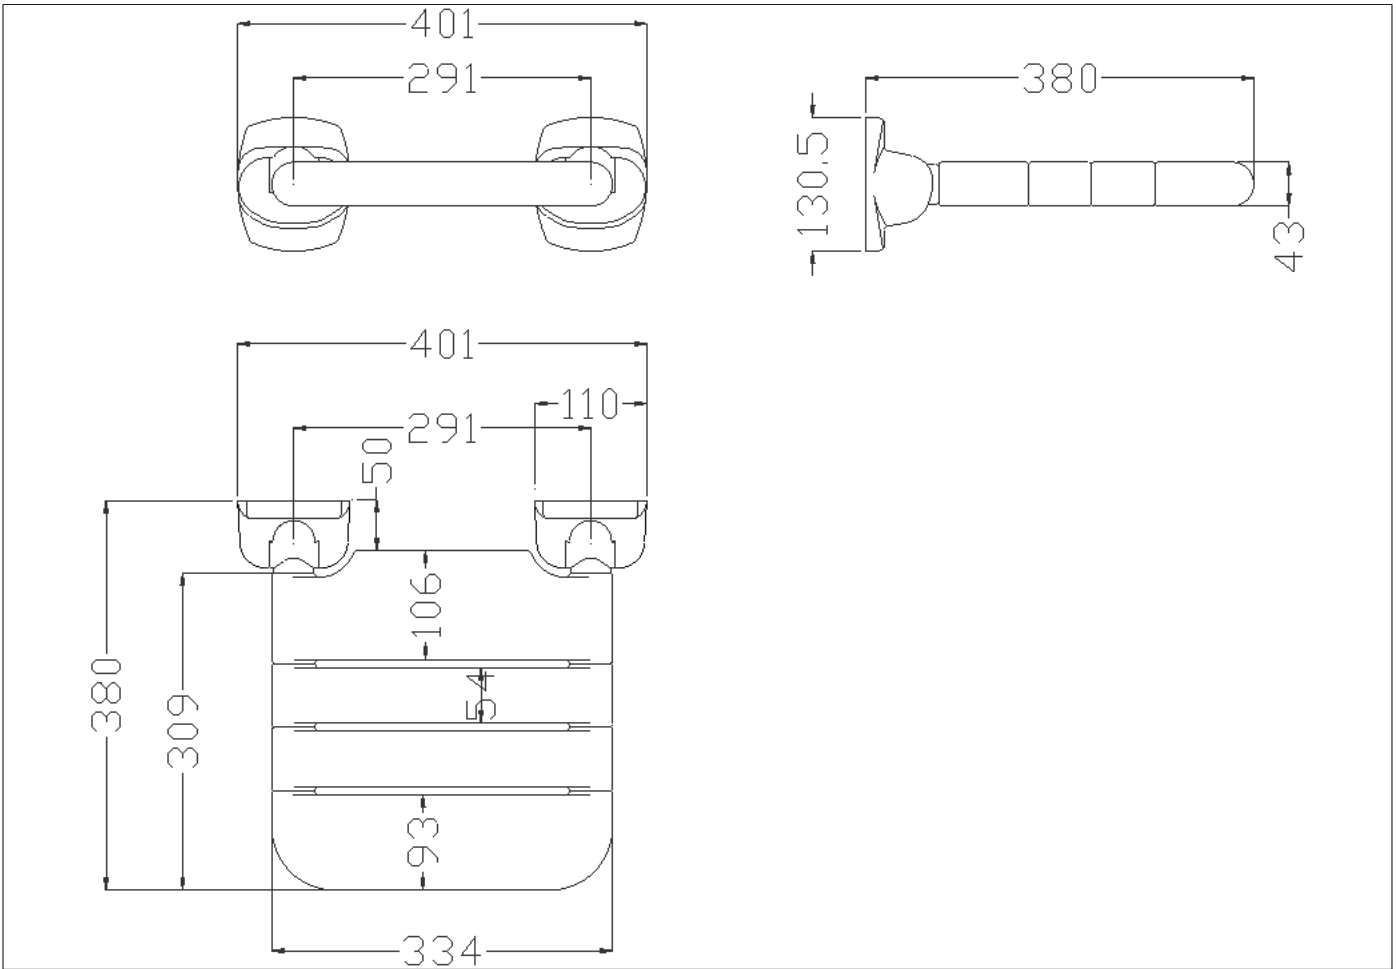

Folding seat with nylon slats, made of seamless zinc-plated steel pipe, coated with antimicrobial, biocompatible, warm-to-the-touch vinyl

Code **G27JDS42** Series **Urban People®**

Net weight kg 4,6 Dimensions [WxDxH] mm 401x380x130,5

In use weight capacity Vertical kg 150

Use and installation info

Use Wall installation

Cleaning

Clean using pure water and home disinfectants which have been sufficiently diluted in water. Do not use abrasive detergents and trichloroethylene, oxygenated water or acetone-based solvents.

Fasteners Not included with the product

Ponte Giulio suggest to use fasteners suitable to the wall characteristics on which the product will be installed.

Packaging information

Type of package Nylon bag in cardboard packaging

Dimensions [WxDxH] mm Weight kg 5,1

Available colours

D2 Grey, **D4** Dark grey, **I1** Ivory, **I2** Biscuit, **W1** White, **Y3** Light yellow, **P4** Prune