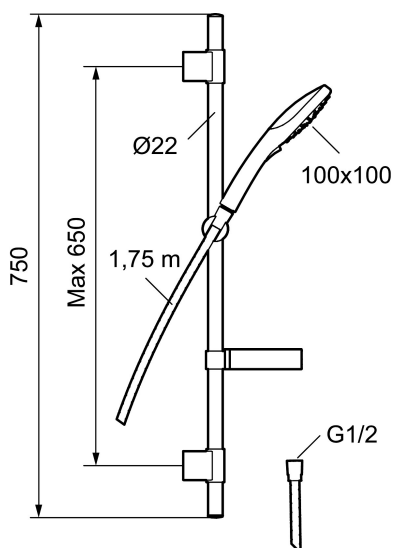

- Anti lime-scale hand shower with Eco Flow 9 l/min, with 3 shower jet settings
- With soap dish
- Shower bar with slider and flexible upper wall brackets with sealing

PRODUCT DESCRIPTION

Shower set Siljan

NO.	FMM NO.	RSK	DESCRIPTION
1	83890000	8180620	Shower head
2	83753900	8199262	Hand shower
3	94782000	8185652	Slider
4	94712000	8186605	Wall bracket
5	94641000	8185653	Soap dish
6	94781000	8185651	Slider
7	34841750	8181618	Shower hose, chrome
8	83710000	8186586	Wall bracket
9	58902000	8190734	Diverter, complete
10	59240000	8190735	Cartridge
11	27925000	8180419	Extender, 18 mm, 2 pcs

NO.	FMM NO.	RSK	DESCRIPTION
12	58943000	8217833	Upper bar
13	27930000	8221726	Joint
14	58931000	8217832	Lower bar
15	58921000	8217831	Extension bar
16	39391000	8221716	Distance ring for Ø18, Ø20 and Ø22 mm pipe
17	38080700	8295337	Stop screw M5x20