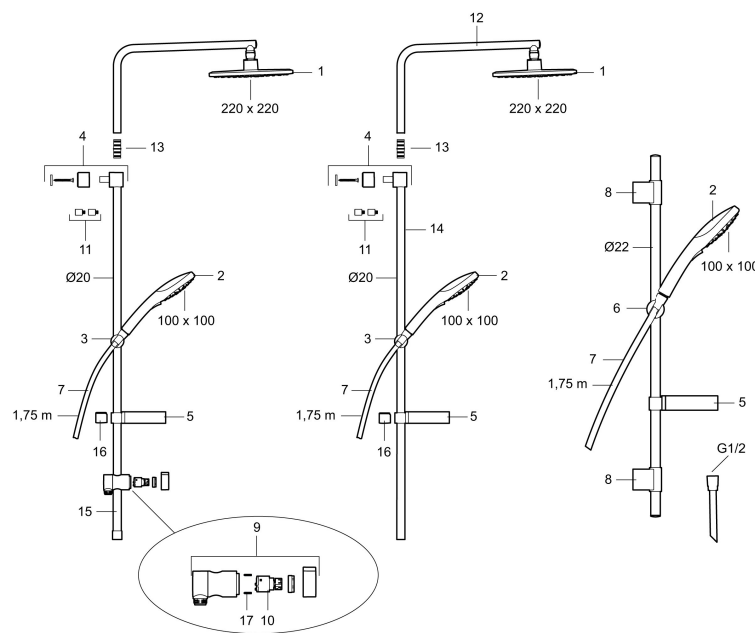

PRODUCT DESCRIPTION

Shower set Siljan

Our new FM Mattsson Siljan collection combines design with eco-friendly and energy-saving functions without compromising on comfort. The Siljan shower range includes a wide selection of overhead shower and hand shower sets.

The showers can be combined with a Siljan thermostatic shower or bath mixer. Or make things simple by choosing one of our smart all-in-one overhead or hand shower sets.

Article number: 83703900

Sparepartlist

NO.	FMM NO.	RSK	DESCRIPTION
1	83890000	8180620	Shower head
2	83753900	8199262	Hand shower
3	94782000	8185652	Slider
4	94712000	8186605	Wall bracket
5	94641000	8185653	Soap dish
6	94781000	8185651	Slider
7	34841750	8181618	Shower hose, chrome
8	83710000	8186586	Wall bracket
9	58902000	8190734	Diverter, complete
10	59240000	8190735	Cartridge
11	27925000	8180419	Extender, 18 mm, 2 pcs