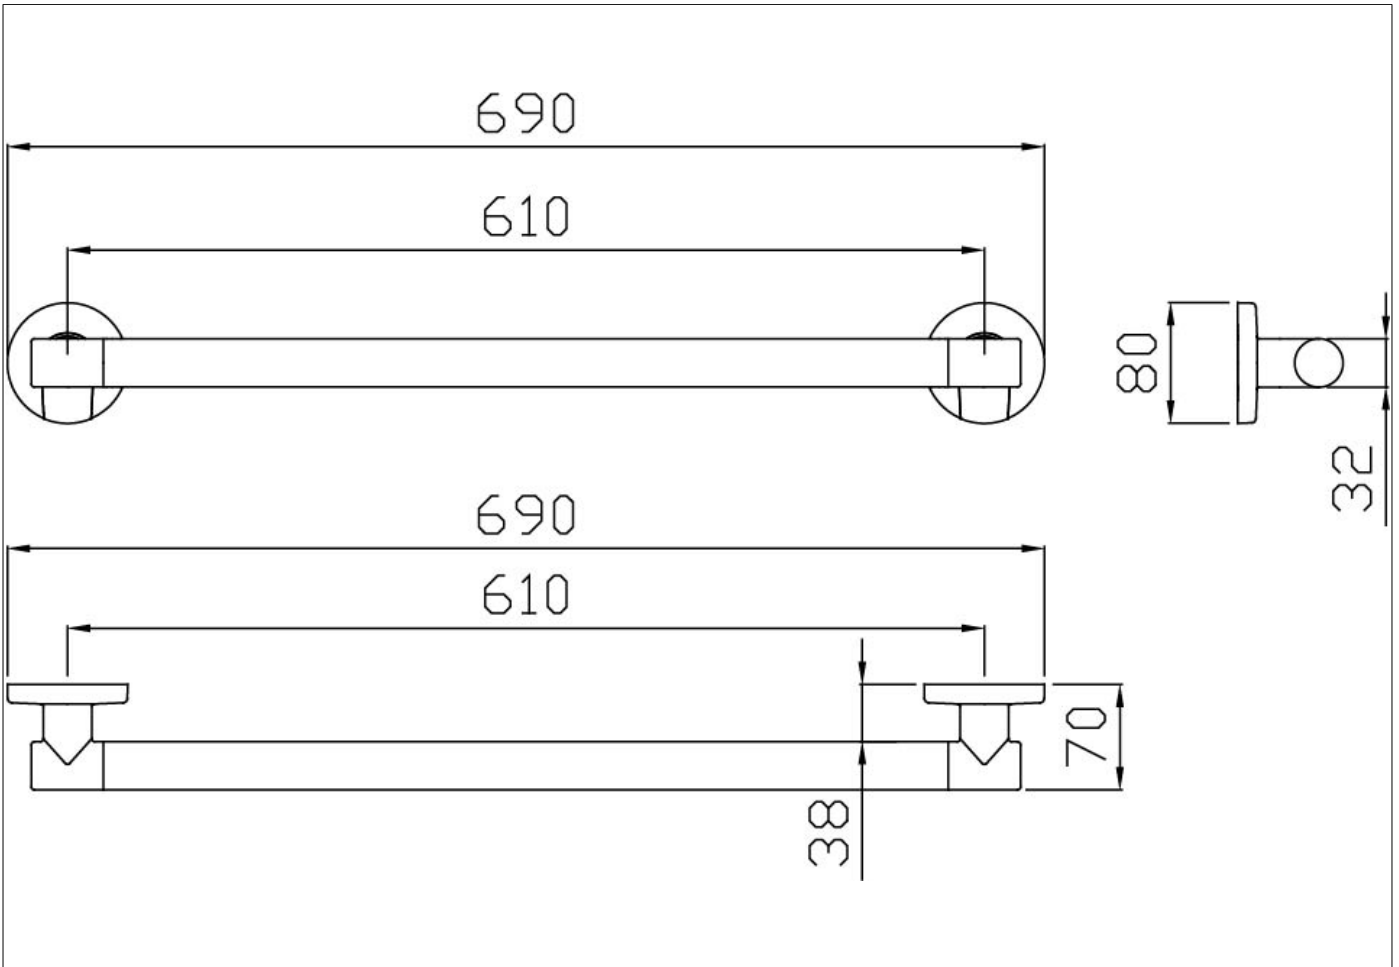

Straight grab bar, made of round tubular stainless steel with straight ends

Code **G18UAS14** Series **Prestigio**

Net weight kg 0,79 Dimensions [WxDxH] mm 690x70x80

In use weight capacity Vertical kg 150

Use and installation info

Fasteners

Packaging information

Dimensions [WxDxH] mm Weight kg

Available colours

W2 Warm white, **T6** Sand, **PA** Cherry, **D8** Oxyde Grey, **N2** Glossy