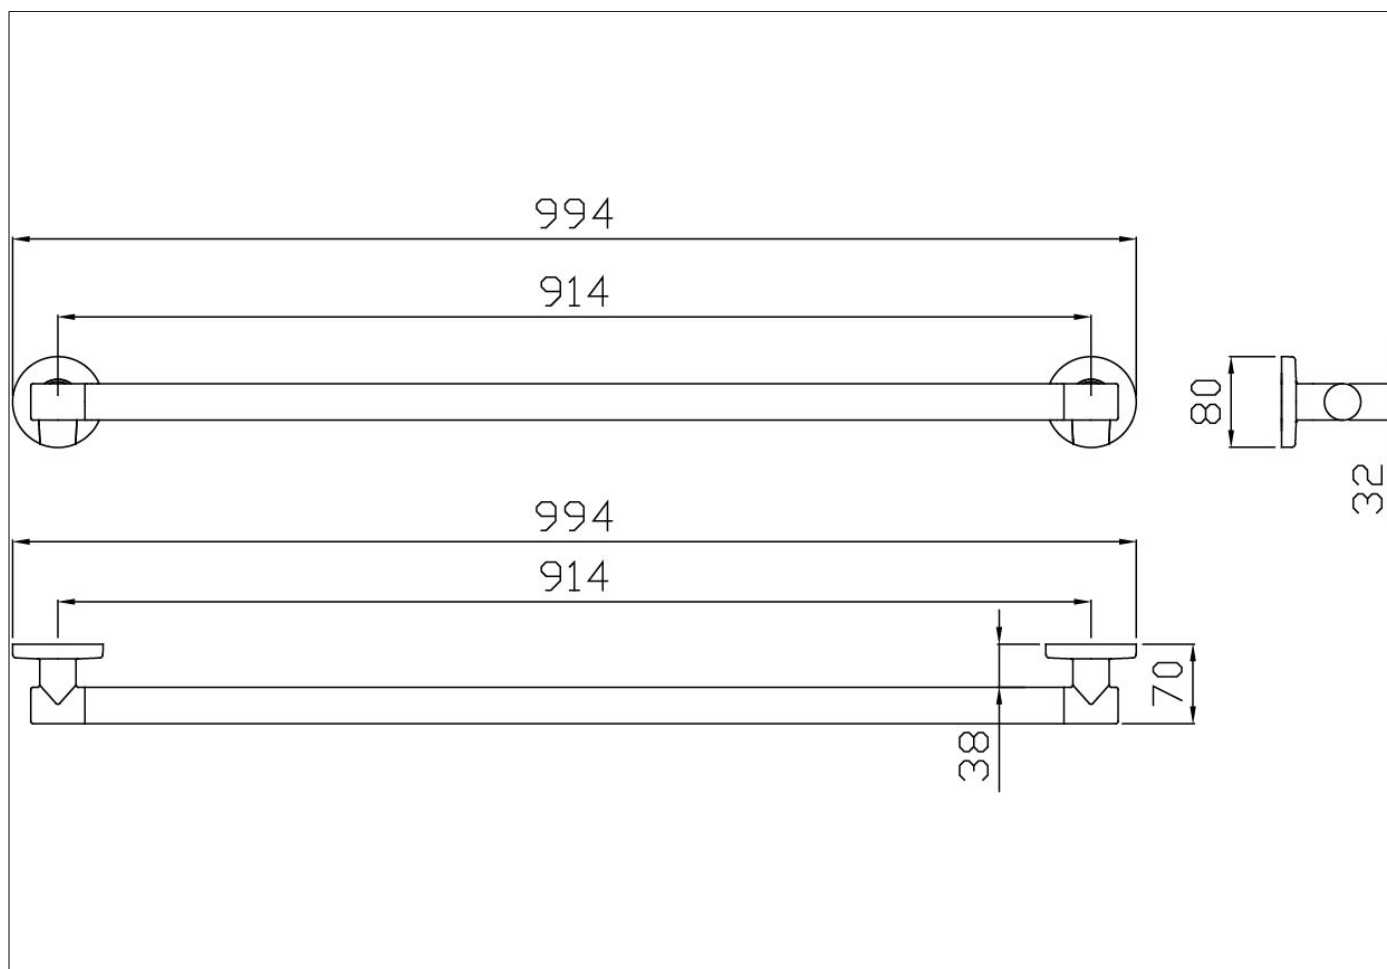

Straight grab bar, made of round tubular stainless steel with straight ends

Code **G18UAS11** Series **Prestigio**

Net weight kg 0,4 Dimensions [WxDxH] mm 385x70x80

In use weight capacity Vertical kg 150

Net weight kg 0,79 Dimensions [WxDxH] mm 690x70x80

In use weight capacity Vertical kg 150

Use and installation info

Fasteners

Packaging information

Dimensions [WxDxH] mm Weight kg

Available colours

W2 Warm white, **T6** Sand, **PA** Cherry, **D8** Oxyde Grey, **N2** Glossy

Straight grab bar, made of round tubular stainless steel with straight ends

Code **G18UAS16** Series **Prestigio**

Net weight kg 1,11 Dimensions [WxDxH] mm 994x70x80

In use weight capacity Vertical kg 150

Use and installation info

Fasteners

Packaging information

Dimensions [WxDxH] mm Weight kg

Available colours

W2 Warm white, **T6** Sand, **PA** Cherry, **D8** Oxyde Grey, **N2** Glossy