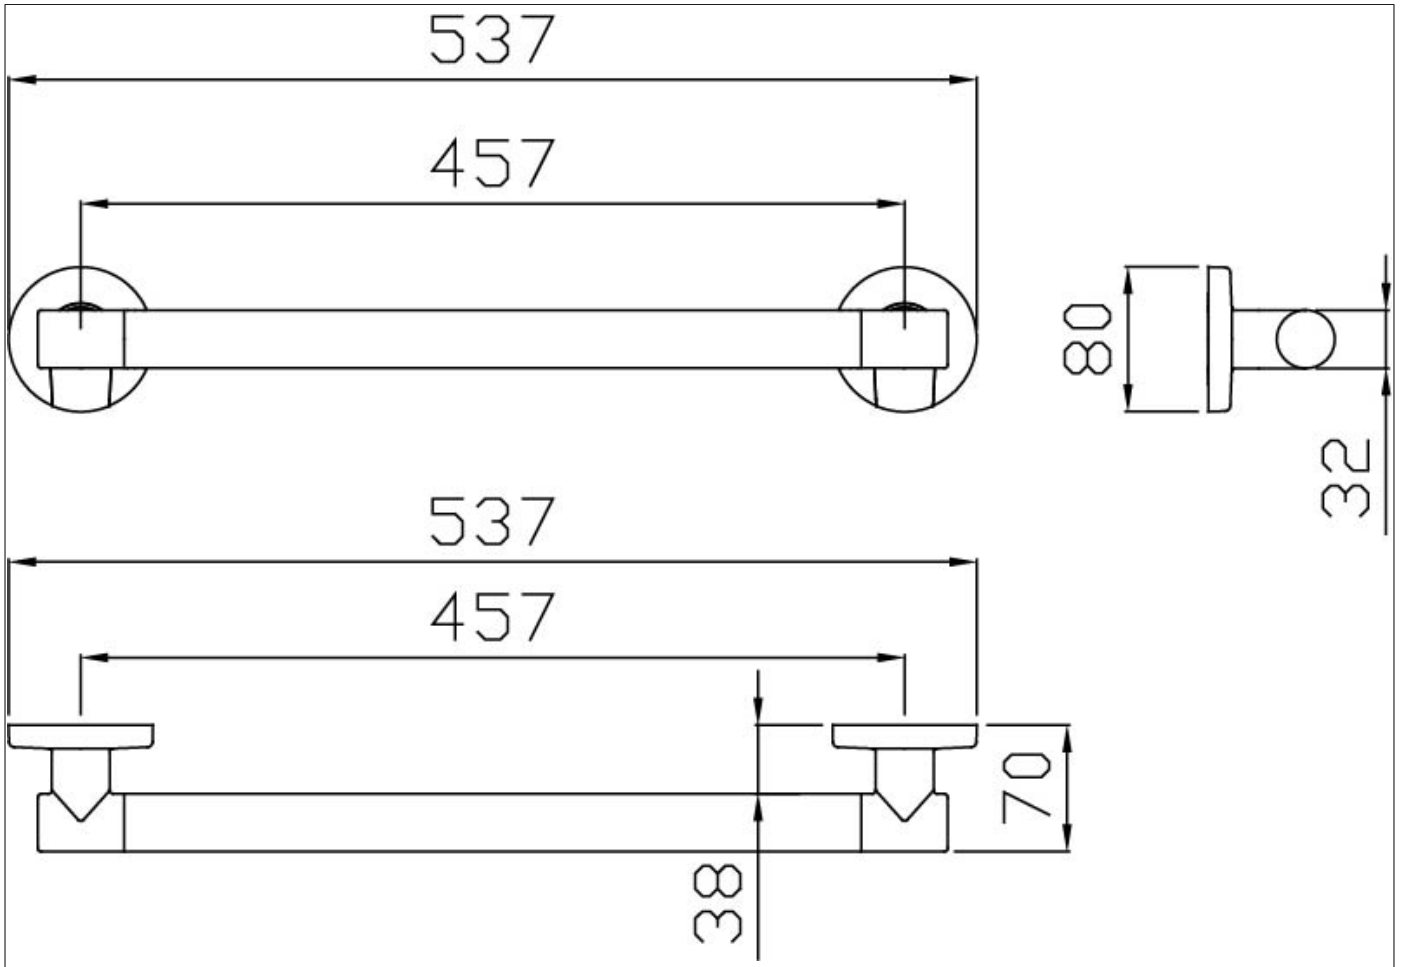

Straight grab bar, made of round tubular stainless steel with straight ends

Code **G18UAS11** Series **Prestigio**

Net weight kg 0,4 Dimensions [WxDxH] mm 385x70x80

In use weight capacity Vertical kg 150

Use and installation info

Fasteners

Packaging information

Dimensions [WxDxH] mm Weight kg

Available colours

W2 Warm white, **T6** Sand, **PA** Cherry, **D8** Oxyde Grey, **N2** Glossy

Straight grab bar, made of round tubular stainless steel with straight ends

Code **G18UAS13** Series **Prestigio**

Net weight kg 0,63 Dimensions [WxDxH] mm 537x70x80

In use weight capacity Vertical kg 150

Use and installation info

Fasteners

Packaging information

Dimensions [WxDxH] mm Weight kg

Straight grab bar, made of round tubular stainless steel with straight ends

Code **G18UAS16** Series **Prestigio**

Net weight kg 1,11 Dimensions [WxDxH] mm 994x70x80

In use weight capacity Vertical kg 150