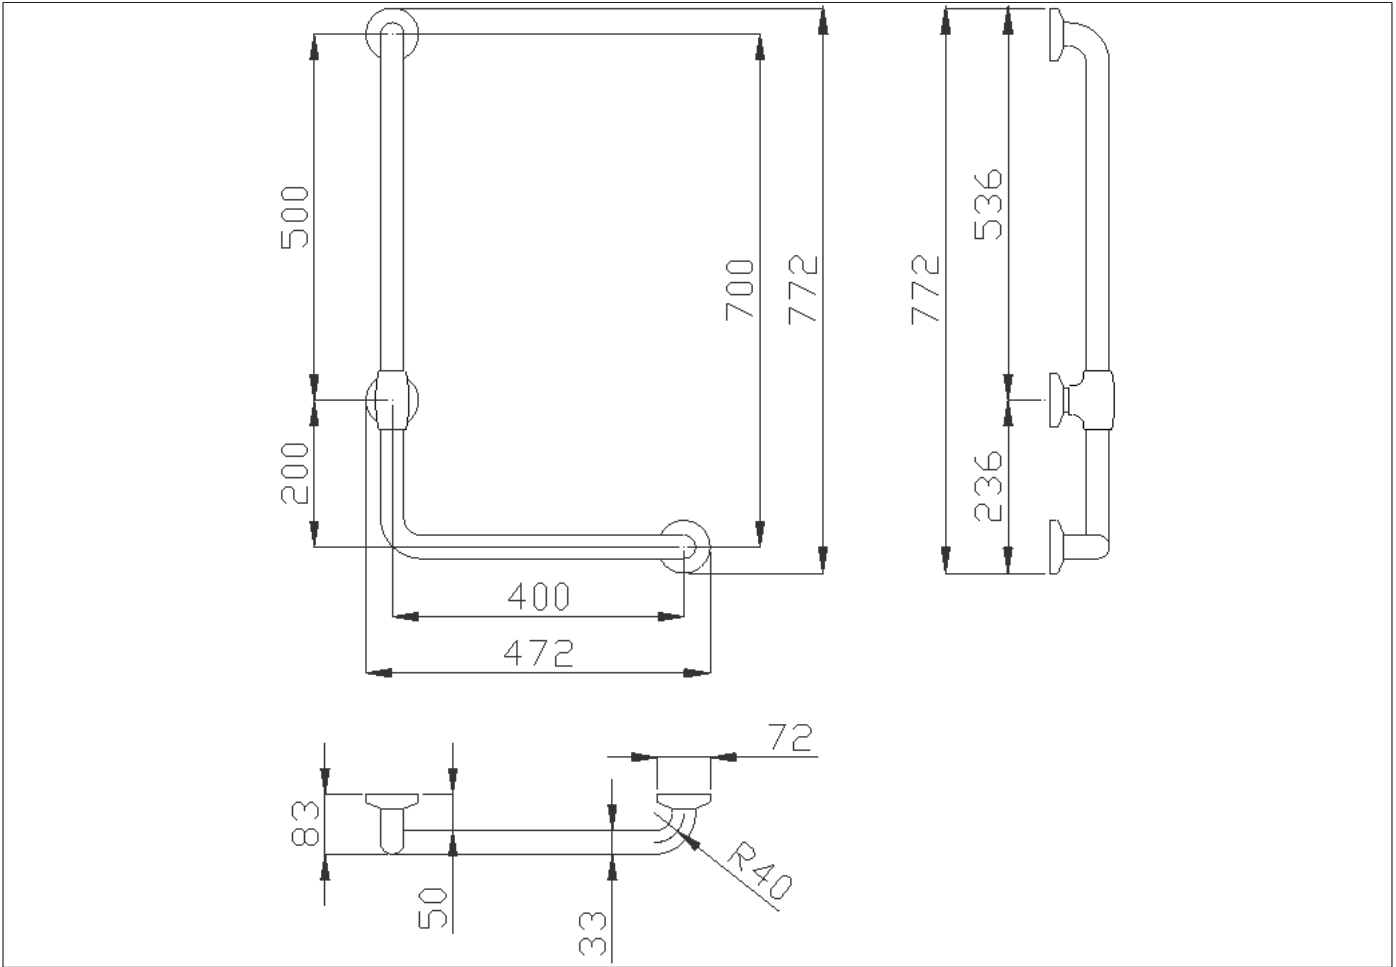

L-shaped grab bar made of zinc-plated steel pipe, coated with antimicrobial, biocompatible and warm-to-the-touch vinyl

Code G27JBL19 Series Urban People®

Net weight kg 2,4 Dimensions [WxDxH] mm 372x83x672

Fasteners Fischer SX 8 6x70 Inox Included with the product

Packaging information

Type of package Nylon bag in cardboard packaging

Dimensions [WxDxH] mm Weight kg

Available colours

B1 Blue, **B2** Light blue, **D1** Black, **D2** Grey, **G1** Green, **G2** Light green, **I1** Ivory, **I2** Biscuit, **R1** Red, **W1** White, **Y1** Yellow, **Y3** Light yellow, **P4** Prune, **D4** Dark grey

L-shaped grab bar made of zinc-plated steel pipe, coated with antimicrobial, biocompatible and warm-to-the-touch vinyl

Code G27JBL20 Series Urban People®

Net weight kg 2,4 Dimensions [WxDxH] mm 472x83x772