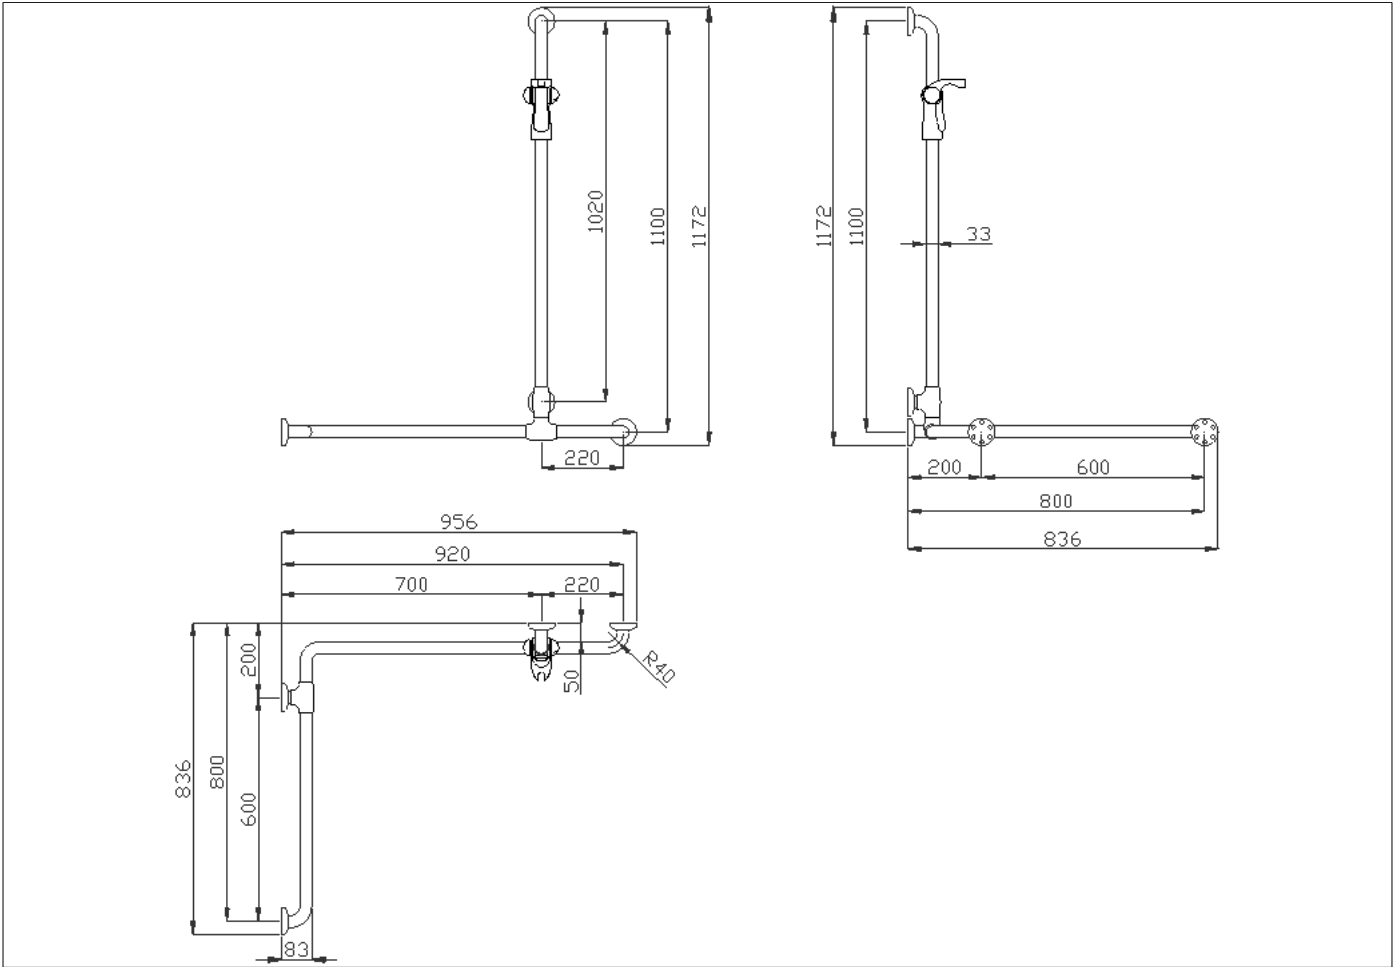

Corner and vertical grab bar made of zinc-plated steel pipe, coated with antimicrobial, biocompatible and warm-to-the-touch vinyl. Equipped with hand shower holder

Code G27JOS05 Series Urban People®

Net weight kg 6,7 Dimensions [WxDxH] mm 836x956x1172

In use weight capacity Vertical kg 150 Horizontal Kg 150

Use and installation info

Use Wall installation

Cleaning

Clean using pure water and home disinfectants which have been sufficiently diluted in water. Do not use abrasive detergents and trichloroethylene, oxygenated water or acetone-based solvents.

Fasteners Fischer SX 8 6x70 Inox Included with the product

Packaging information

Type of package Nylon bag in cardboard packaging

Dimensions [WxDxH] mm Weight kg

Available colours

B1 Blue, **B2** Light blue, **D1** Black, **D2** Grey, **G1** Green, **G2** Light green, **I1** Ivory, **I2** Biscuit, **R1** Red, **W1** White, **Y1** Yellow, **Y3** Light yellow, **P4** Prune, **D4** Dark grey