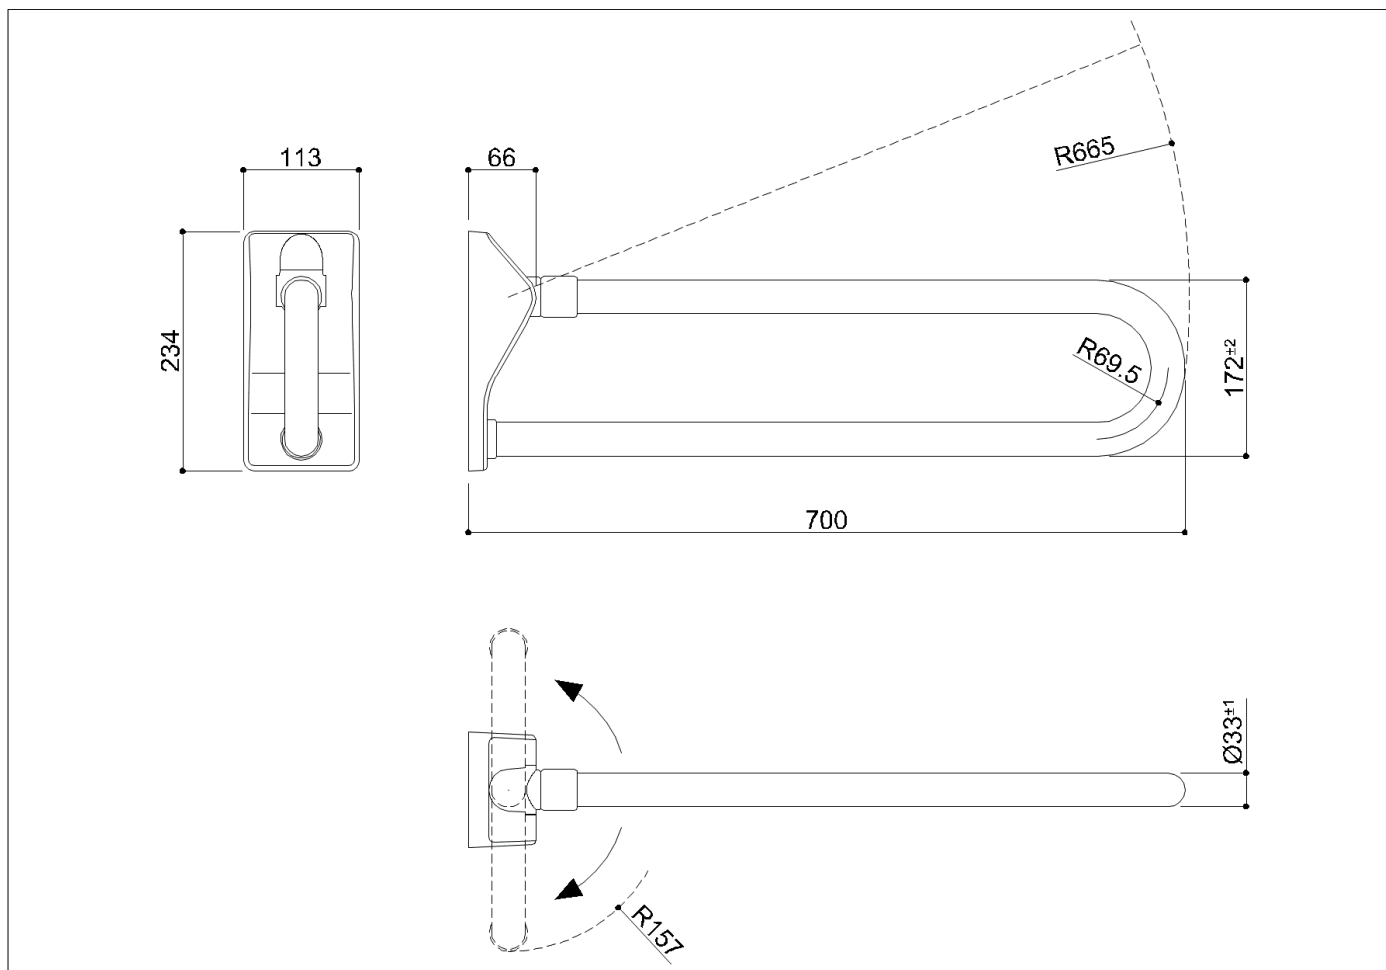

Safety folding side swivel grab rails made of seamless zinc-plated steel pipe, coated with antimicrobial, biocompatible and warm-to-the-touch vinyl

Code **G41JCS01** Series **Tubocolor**

Net weight kg 3 Dimensions [WxDxH] mm 113x600x234

Packaging information

Dimensions [WxDxH] mm 130x630x220 Weight kg 3,4

Available colours

B1 Blue, **D1** Black, **D2** Greystone, **D4** Dark Grey, **I2** Biscuit, **P4** Prune, **R7** Ruby red, **W1** White, **Y3** Light yellow

Safety folding side swivel grab rails made of seamless zinc-plated steel pipe, coated with antimicrobial, biocompatible and warm-to-the-touch vinyl

Code G41JCS03 Series Tubocolor

Net weight kg 3,65 Dimensions [WxDxH] mm 113x700x234

Packaging information

Dimensions [WxDxH] mm 130x880x220 Weight kg 4,87

Available colours

B1 Blue, **D1** Black, **D2** Greystone, **D4** Dark Grey, **I2** Biscuit, **P4** Prune, **R7** Ruby red, **W1** White, **Y3** Light yellow