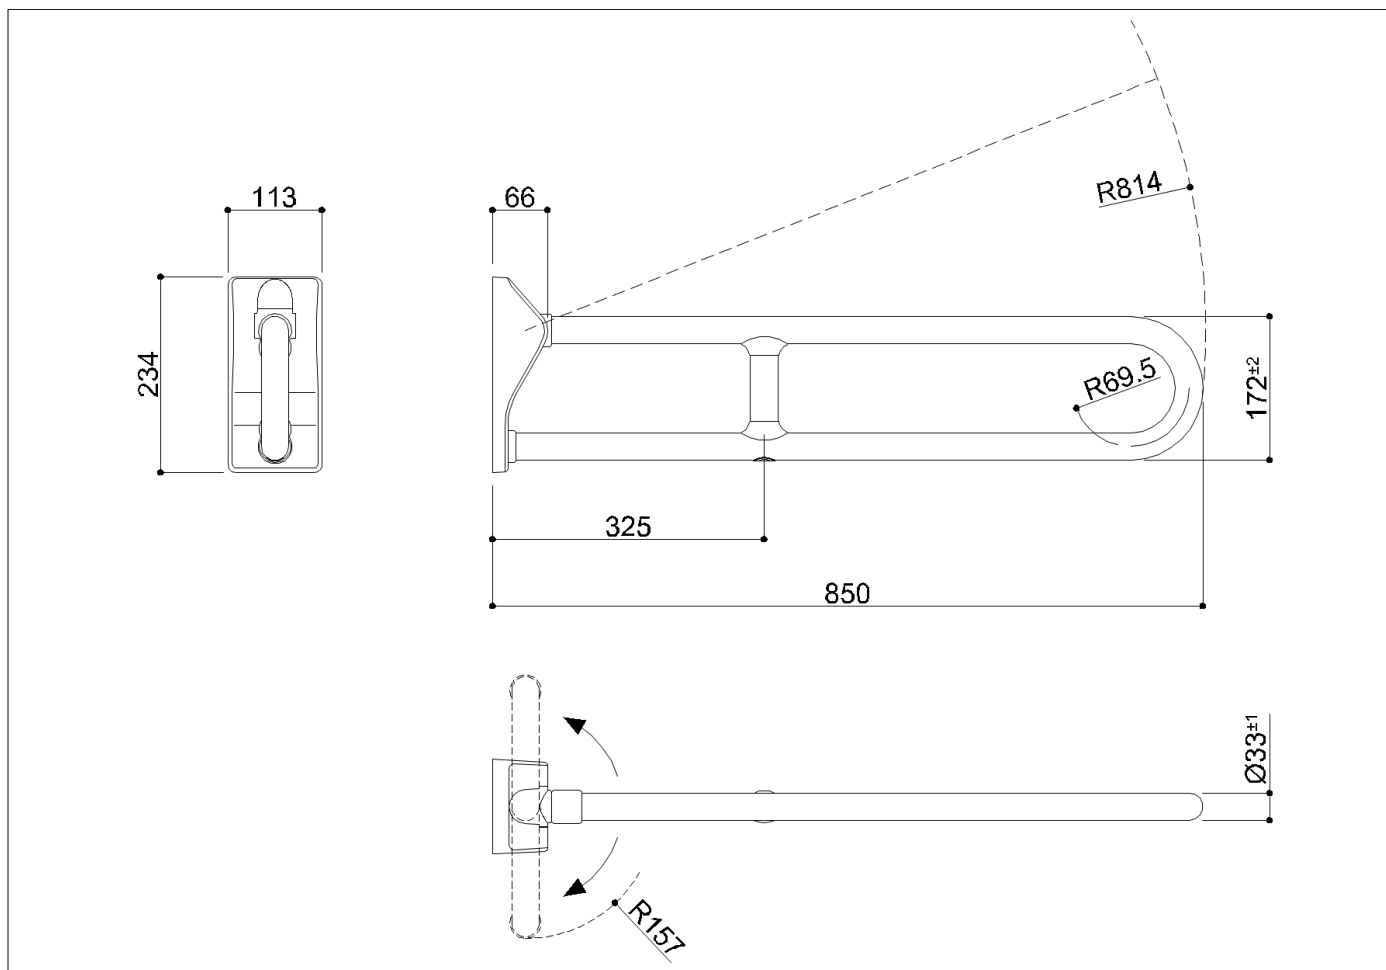

Packaging information

Dimensions [WxDxH] mm 130x630x220 Weight kg 3,4

Available colours

B1 Blue, **D1** Black, **D2** Greystone, **D4** Dark Grey, **I2** Biscuit, **P4** Prune, **R7** Ruby red, **W1** White, **Y3** Light yellow

Safety folding side swivel grab rails made of seamless zinc-plated steel pipe, coated with antimicrobial, biocompatible and warm-to-the-touch vinyl

Code G41JCS03 Series Tubocolor

Net weight kg 3,65 Dimensions [WxDxH] mm 113x700x234

Packaging information

Dimensions [WxDxH] mm 130x880x220 Weight kg 4,87

Available colours

B1 Blue, **D1** Black, **D2** Greystone, **D4** Dark Grey, **I2** Biscuit, **P4** Prune, **R7** Ruby red, **W1** White, **Y3** Light yellow

Packaging information

Dimensions [WxDxH] mm 130x880x220 Weight kg 5,5

Available colours

B1 Blue, **D1** Black, **D2** Greystone, **D4** Dark Grey, **I2** Biscuit, **P4** Prune, **R7** Ruby red, **W1** White, **Y3** Light yellow